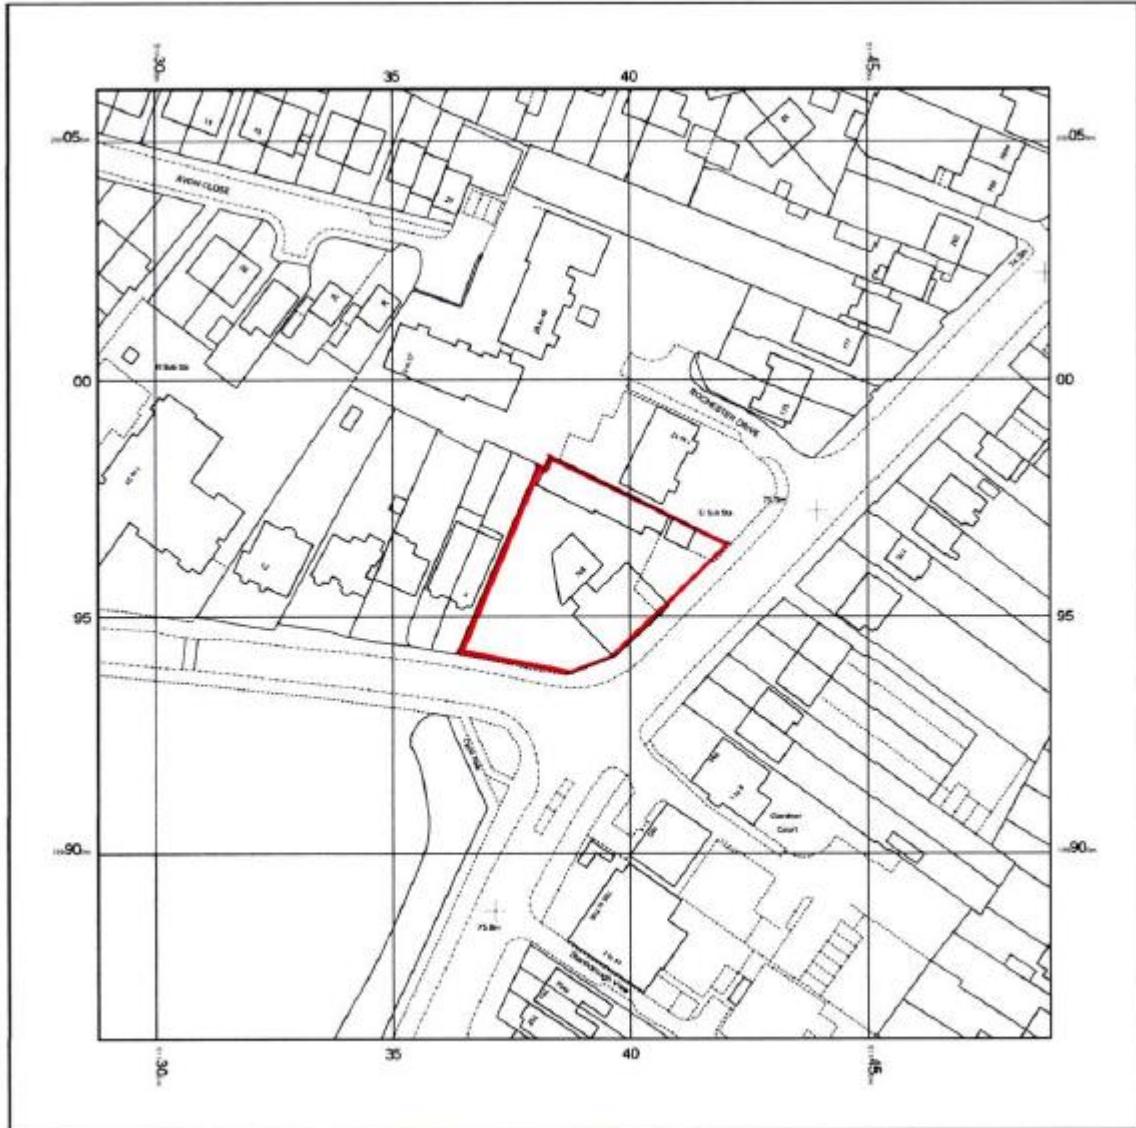

# 765 St Albans Road, Watford, WD25 9LA

© Crown copyright and database rights 2016 Ordnance Survey 100048967. The representation of road, track or path is no evidence of a boundary or right of way. The representation of features as lines is no evidence of a property boundary.

Supplied by: [www.ukmapcentre.com](http://www.ukmapcentre.com)  
Serial No: 96652  
Centre Coordinates: 511206, 199961  
Production Date: 20/07/2016 10:27:39